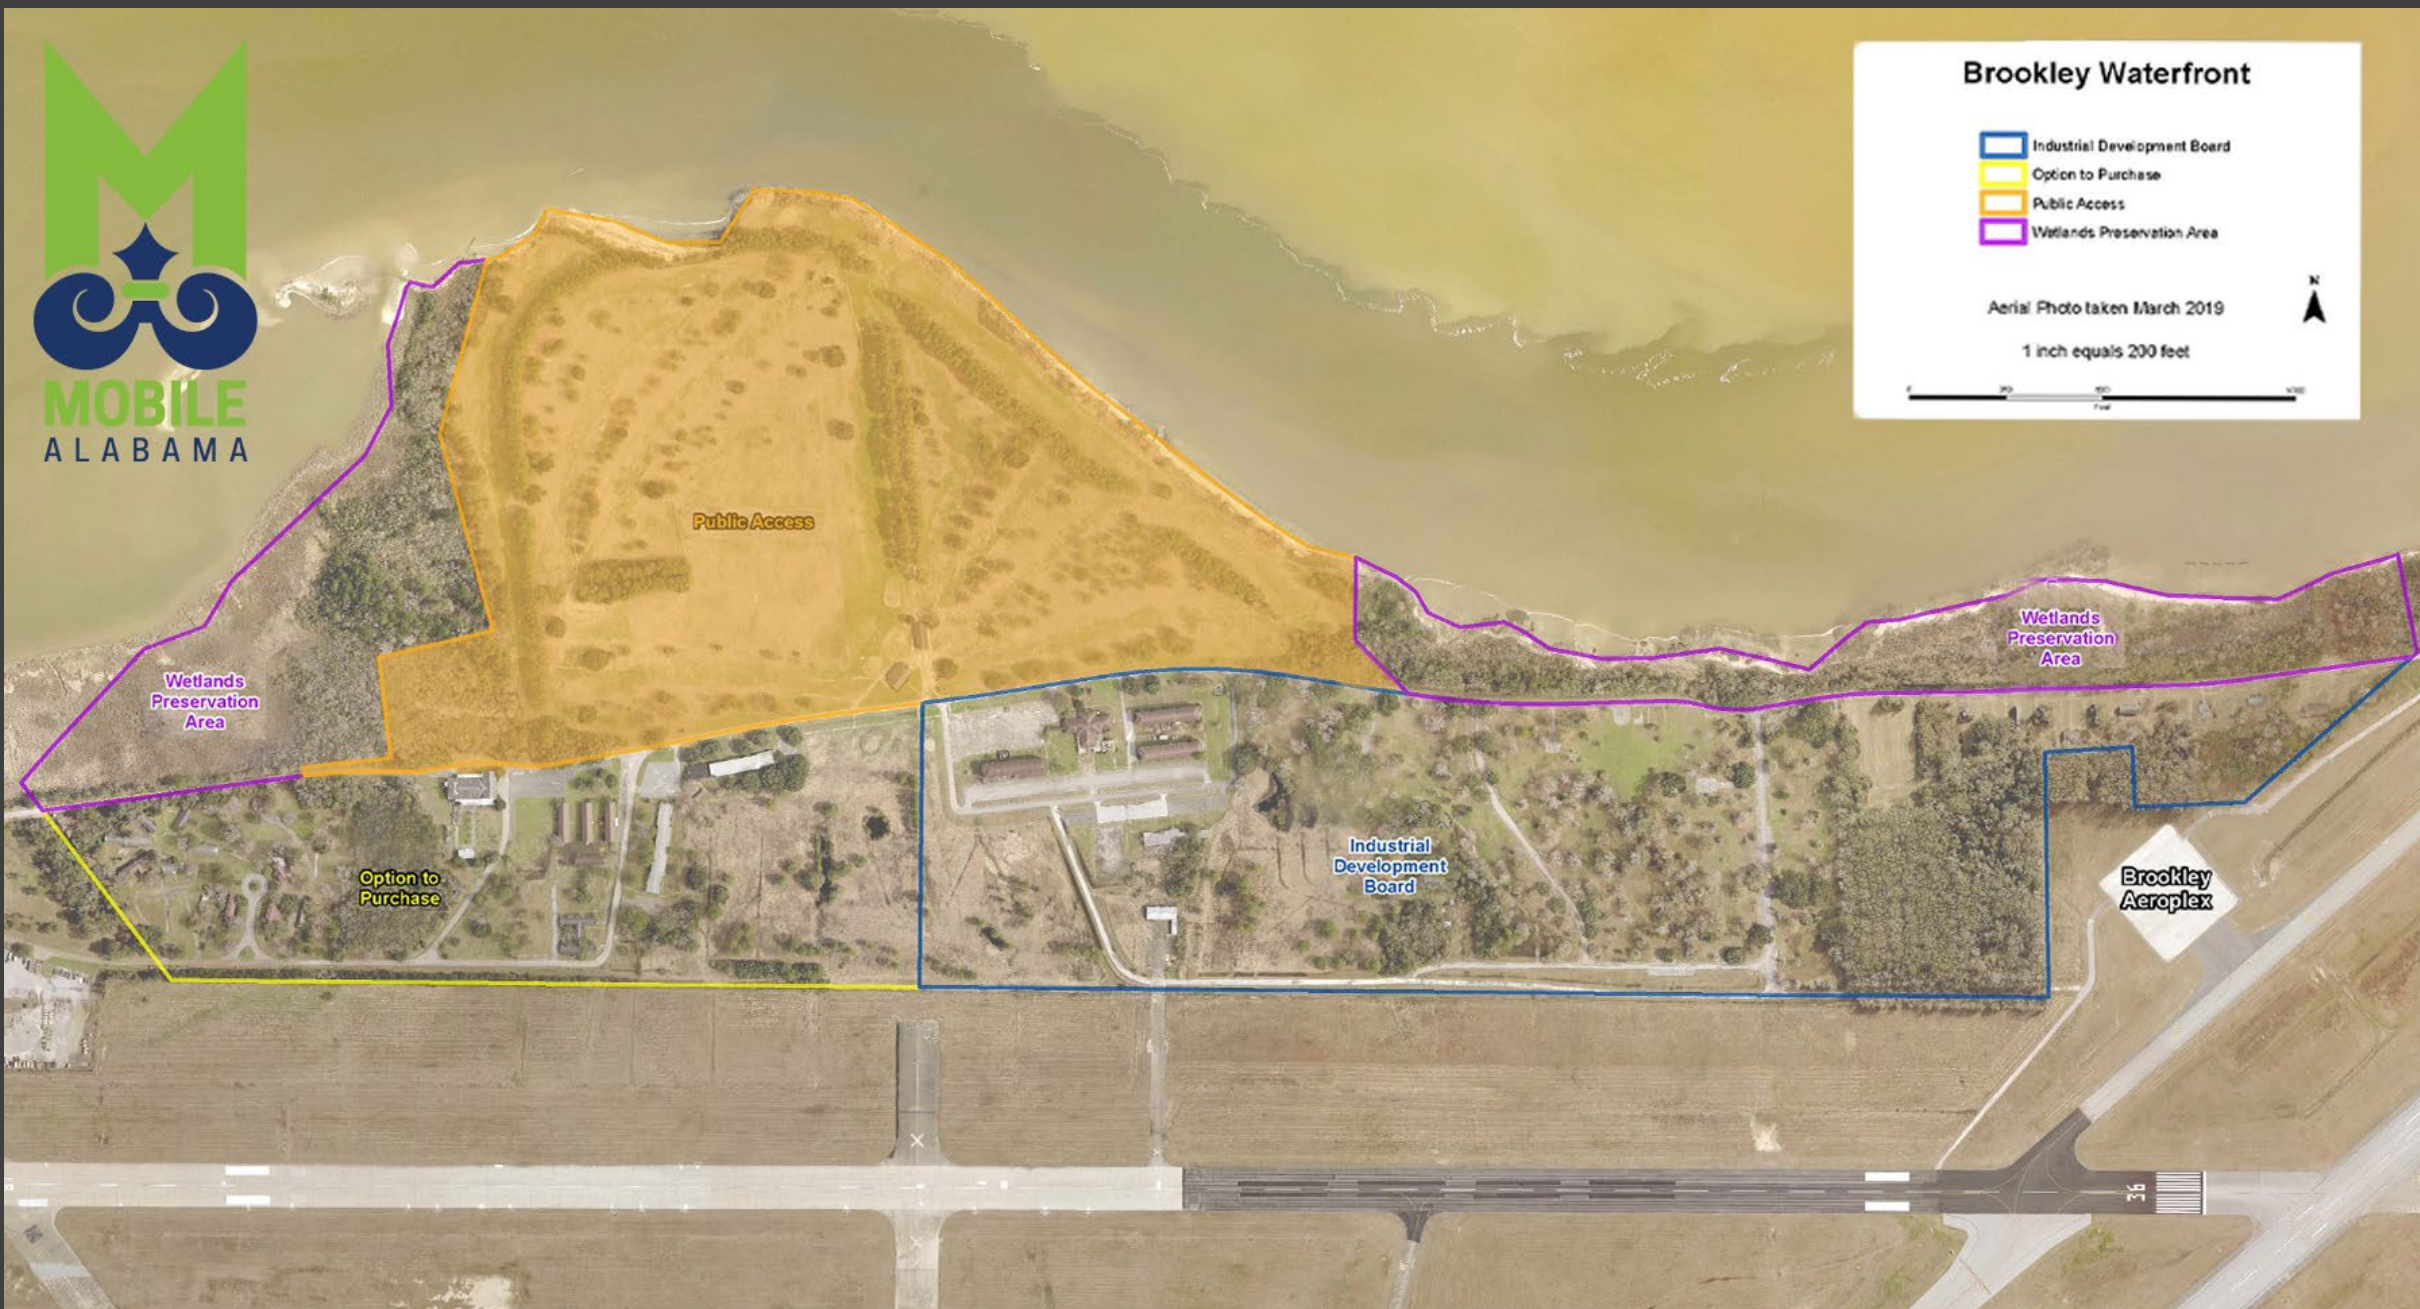

MOBILE

A L A B A M A

Brookley Waterfront

-  Industrial Development Board
-  Option to Purchase
-  Public Access
-  Wetlands Preservation Area

Aerial Photo taken March 2019

1 inch equals 200 feet

Wetlands Preservation Area

Aerial Photo taken March 2019

1 inch equals 200 feet

Brookley Waterfront

-  Industrial Development Board
-  Option to Purchase
-  Public Access
-  Wetlands Preservation Area

Aerial Photo taken March 2019

1 inch equals 200 feet

Brookley Waterfront

-  Industrial Development Board
-  Option to Purchase
-  Public Access
-  Wetlands Preservation Area

Aerial Photo taken March 2019

1 inch equals 200 feet

Brookley Waterfront

- Industrial Development Board
- Option to Purchase
- Public Access
- Wetlands Preservation Area